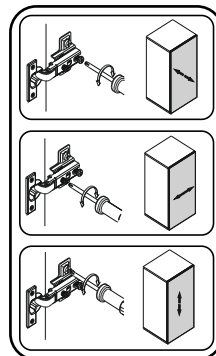

6

- 3x  a  b 400 mm M3
- 30x  Q
- 12x  $\phi 3,5 \times 16 \text{mm}$ E3

3

7

Computer desk - Manager
Стіл комп'ютерний- Менеджер

9

8

4

Computer desk - Manager Стіл комп'ютерний- Менеджер

Important information
Read carefully.
Keep this information for further reference.

(GB) WARNING

Serious or fatal crushing injuries can occur from furniture tip-over. To prevent this furniture from tipping over it must be permanently fixed to the wall.

Fixing devices for the wall are not included since different wall materials require different types of fixing devices. Use fixing devices suitable for the walls in your home. For advice on suitable fixing systems, contact your local specialized dealer.