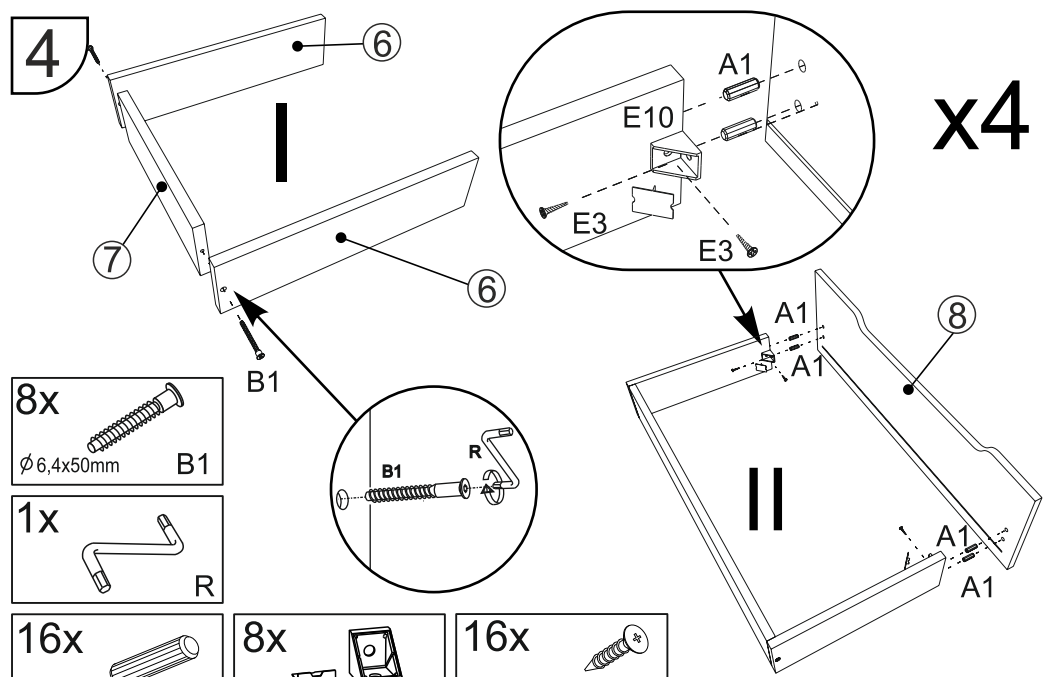

1

2

2

3

- 1x
L=730mm R5
- 20x
Q

“Commode-4M”
“Комод-4M”

5

- 4x
350 mm M2 (b)
- 40x
Q
- 16x
ø 3,5x16mm E3

4

- 8x
ø 6,4x50mm B1
- 1x
R
- 16x
ø 8x30 A1
- 8x
E10
- 16x
ø 3,5x16mm E3

6

3

“Commode-4M”

“Комод-4М”

Important information
Read carefully.
Keep this information for further reference.

GB WARNING