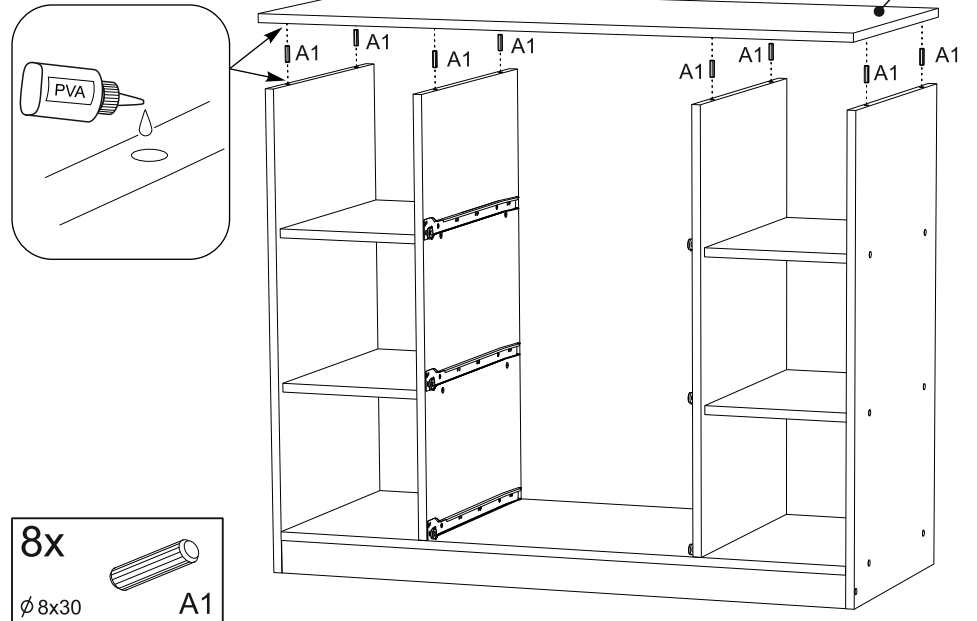

3

“Commode-3+2”  
“Комод-3+2”

14x  
B

1x  
R

14x  
φ6,4x50mm  
B1

5

Q  
100-120mm

A=B

50x  
Q

4x  
K2

1x  
L=798mm  
R5

4

8x  
φ8x30  
A1

6

3x  
H1

6x  
U