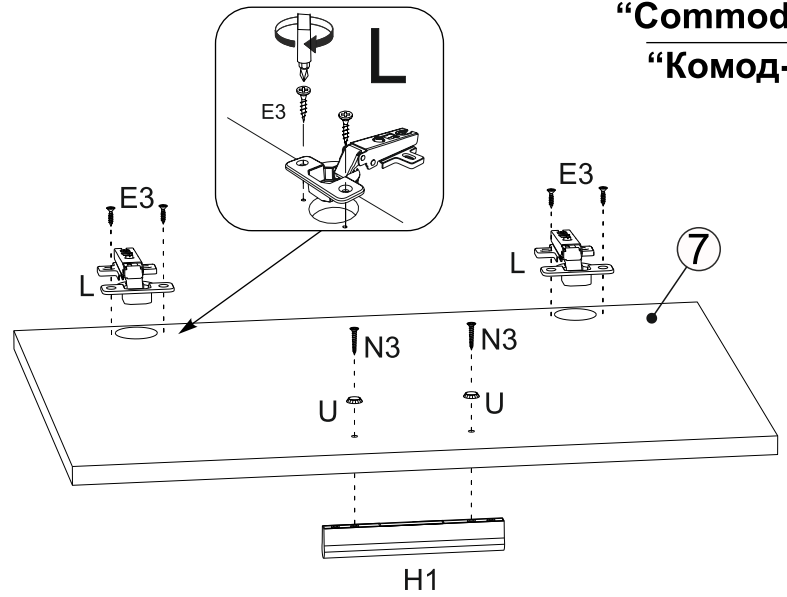

10x
B

1x
R

10x
∅ 6,4x50mm B1

5

x5

1x
R

10x
∅ 6,4x50mm B1

20x
∅ 8x30 A1

10x
E10

20x
∅ 3.5x16 mm E3

4

60x
Q

6

x5

25x
Q

20x
∅ 3.5x16 mm E3

5x
a
b
L=350 mm M2

3

3

- 2x H1
- 4x U
- 4x N3
ø 4x35 mm
- 8x E3
ø 3.5x16 mm
- 4x L

“Commode-5+2 MDF”
“Комод-5+2 МДФ”

x2

4

- Diagram showing the installation of a drawer into a cabinet drawer slot.