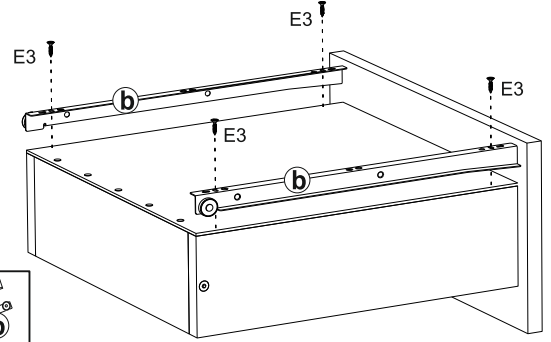

10x
B

1x
R

10x
∅ 6,4x50mm B1

5

x5

1x
R

10x
∅ 6,4x50mm B1

20x
∅ 8x30 A1

10x
E10

20x
∅ 3.5x16 mm E3

4

60x
Q

6

x5

25x
Q

20x
∅ 3.5x16 mm E3

5x
a
b
L=350 mm M2

3

3

- 2x H1
- 4x U
- 4x N3
ø 4x35 mm
- 8x E3
ø 3.5x16 mm
- 4x L

“Commode-5+2 MDF”
“Комод-5+2 МДФ”

x2

4

- Diagram showing the installation of a drawer into a cabinet drawer slot.