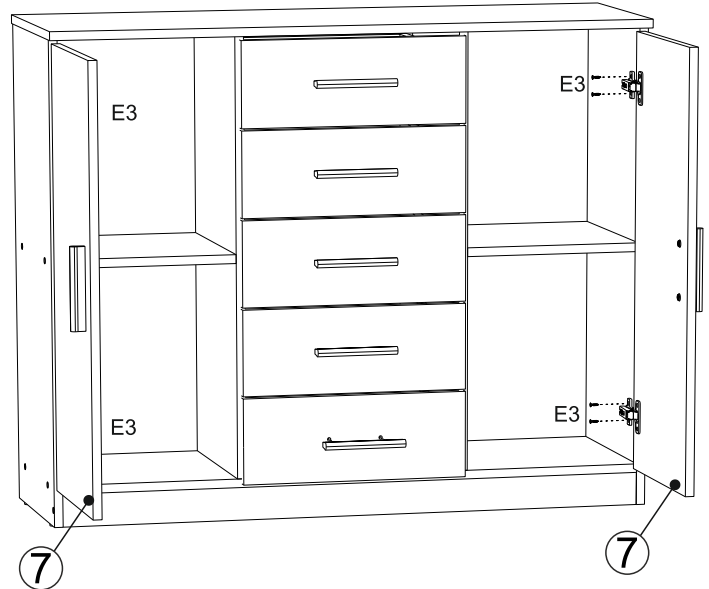

5x
a
b
L=350 mm M2

3

3

- 2x H1
- 4x U
- 4x N3
ø 4x35 mm
- 8x E3
ø 3.5x16 mm
- 4x L

“Commode-5+2 MDF”
“Комод-5+2 МДФ”

x2

4

- Diagram showing the installation of a drawer into a cabinet drawer slot.