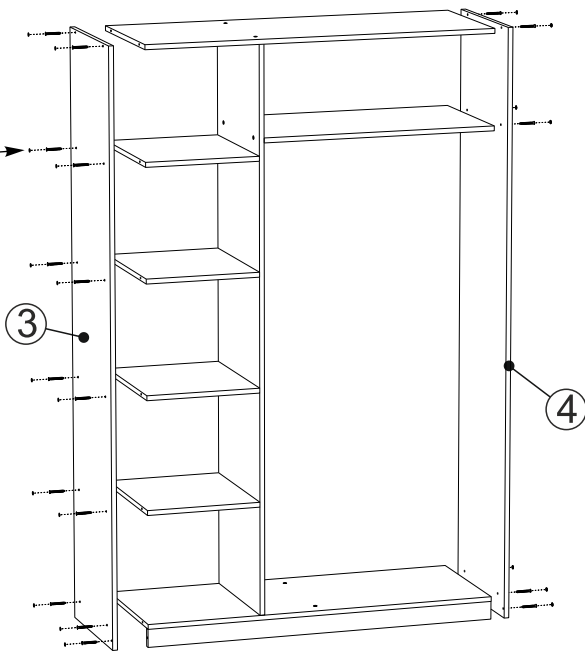

(ENG)

Wardrobe "Shafa-15"

(UA)

Шафа "Шафа-15"

1x L=773mm R2 	1x R3 	2x F3
6x K2 	6x L 	6x N3 φ 4x35 mm
36x B1 φ 6,4x50mm 	42x E3 φ 3.5x16 mm 	6x U
32x B 	1x R 	3x H1
3x L1 	60x Q 	1x R5 L=1850mm

№	a x b	x
1	1168x448	1
2	1168x448	1
3	1950x448	1
4	1950x448	1
5	1857x448	1
6	1887x397	3
7	776x448	1
8	1168x60	1
9	448x376	4
10	1885x398	3
11	412x60	1

■ - DVP/ДВП

“Shafa-15”
“Шафа-15”

1

2

2

3

“Shafa-15”
“Шафа-15”

5

4

A=B

3

“Shafa-15”

“Шафа-15”

Important information
Read carefully.
Keep this information for further reference.

(GB) WARNING

Serious or fatal crushing injuries can occur from furniture tip-over. To prevent this furniture from tipping over it must be permanently fixed to the wall.