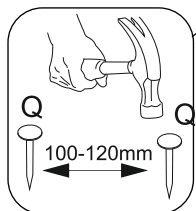

(ENG)

Wardrobe "Shafa-15"

(UA)

Шафа "Шафа-15"

1x L=773mm R2 	1x R3 	2x F3
6x K2 	6x L 	6x N3 φ 4x35 mm
36x B1 φ 6,4x50mm 	42x E3 φ 3.5x16 mm 	6x U
32x B 	1x R 	3x H1
3x L1 	60x Q 	1x R5 L=1850mm

№	a x b	x
1	1168x448	1
2	1168x448	1
3	1950x448	1
4	1950x448	1
5	1857x448	1
6	1887x397	3
7	776x448	1
8	1168x60	1
9	448x376	4
10	1885x398	3
11	412x60	1

4

A=B

3

“Shafa-15”

“Шафа-15”

Important information
Read carefully.
Keep this information for further reference.

(GB) WARNING

Serious or fatal crushing injuries can occur from furniture tip-over. To prevent this furniture from tipping over it must be permanently fixed to the wall.