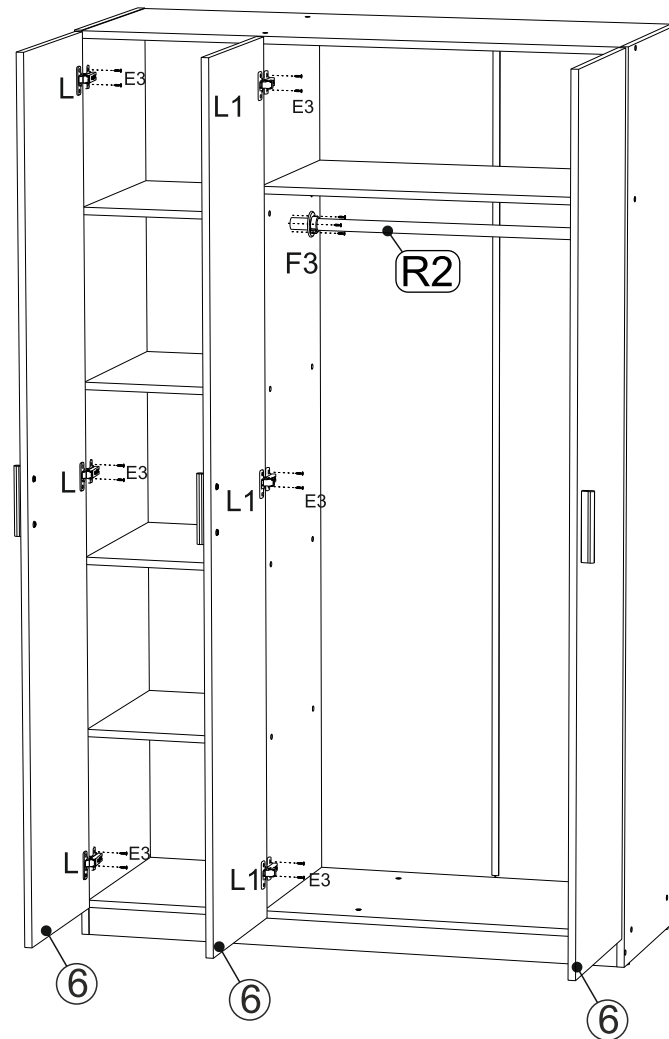

(ENG)

Wardrobe "Shafa-15"

(UA)

Шафа "Шафа-15"

1x L=773mm R2 	1x R3 	2x F3
6x K2 	6x L 	6x N3 φ 4x35 mm
36x B1 φ 6,4x50mm 	42x E3 φ 3.5x16 mm 	6x U
32x B 	1x R 	3x H1
3x L1 	60x Q 	1x R5 L=1850mm

№	a x b	x
1	1168x448	1
2	1168x448	1
3	1950x448	1
4	1950x448	1
5	1857x448	1
6	1887x397	3
7	776x448	1
8	1168x60	1
9	448x376	4
10	1885x398	3
11	412x60	1

4

A=B

3

“Shafa-15”

“Шафа-15”

Important information
Read carefully.
Keep this information for further reference.

(GB) WARNING

Serious or fatal crushing injuries can occur from furniture tip-over. To prevent this furniture from tipping over it must be permanently fixed to the wall.