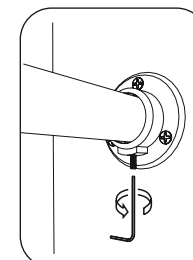

(ENG)

Wardrobe "Shafa-15"

(UA)

Шафа "Шафа-15"

1x L=773mm R2 	1x R3 	2x F3
6x K2 	6x L 	6x N3 φ 4x35 mm
36x B1 φ 6,4x50mm 	42x E3 φ 3.5x16 mm 	6x U
32x B 	1x R 	3x H1
3x L1 	60x Q 	1x R5 L=1850mm

№	a x b	x
1	1168x448	1
2	1168x448	1
3	1950x448	1
4	1950x448	1
5	1857x448	1
6	1887x397	3
7	776x448	1
8	1168x60	1
9	448x376	4
10	1885x398	3
11	412x60	1

■ - DVP/ДВП

“Shafa-15”
“Шафа-15”

1

2

2

3

“Shafa-15”
“Шафа-15”

5

4

A=B

3

“Shafa-15”

“Шафа-15”

Important information
Read carefully.
Keep this information for further reference.

(GB) WARNING

Serious or fatal crushing injuries can occur from furniture tip-over. To prevent this furniture from tipping over it must be permanently fixed to the wall.