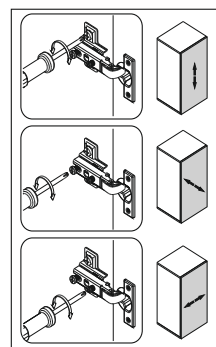

## Шафа "Шафа-17"

“Shafa-17”  
“Шафа-17”

1

2

2

3

- D  x4
- D1  x4  
16 mm
- B1  x4  
φ6,4x50mm
- R  x1

“Shafa-17”  
“Шафа-17”

5

- E3  x4  
φ 3.5x16 mm
- E10  x2
- B1  x2  
φ6,4x50mm
- R  x1

4

- S5  x2
- R5  x1  
L=1458mm
- E3  x8  
φ 3.5x16 mm
- K16  x4
- Q  x34
- E1  x2  
φ3,5x25mm

6

- M2  x1  
L=350 mm
- E3  x4  
φ 3.5x16 mm
- Q  x6

3

7

“Shafa-17”  
“Шафа-17”

8

“Shafa-17”  
“Шафа-17”

Important information  
Read carefully.  
Keep this information for further reference.

**(GB) WARNING**

Serious or fatal crushing injuries can occur from furniture tip-over. To prevent this furniture from tipping over it must be permanently fixed to the wall.